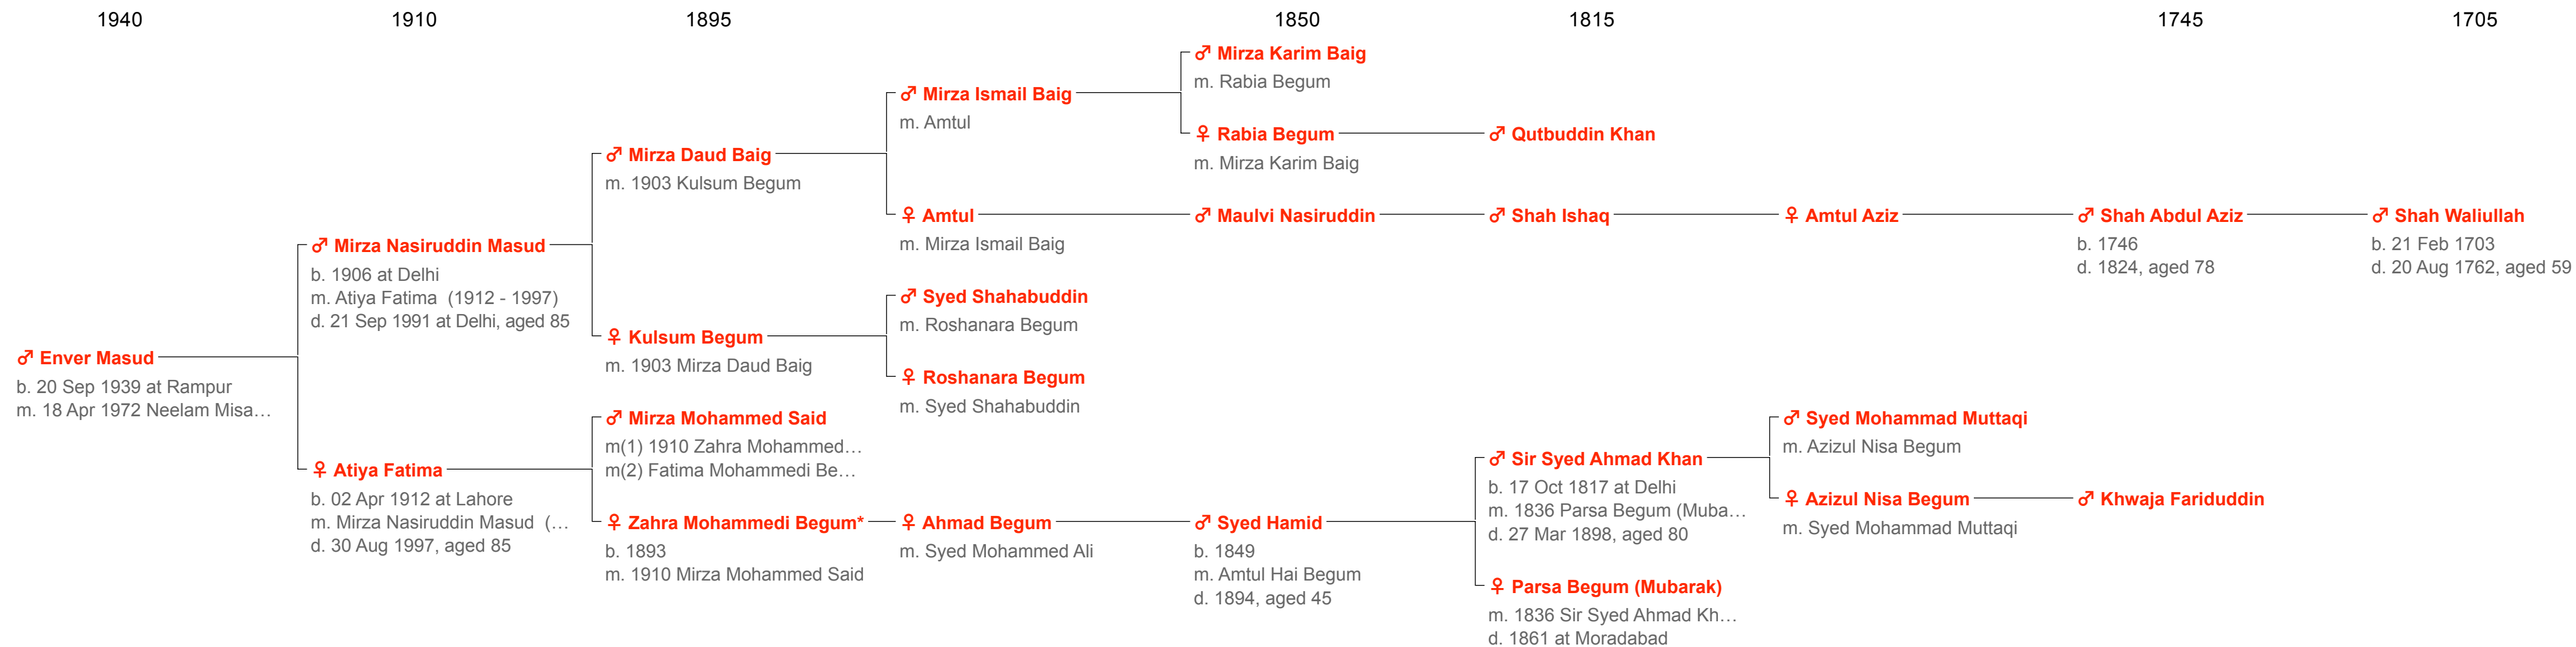

Ancestors of Enver Masud (1939 -)

Created on Thursday 30-Apr-09 at 14:25

Created on a Mac™ using iFamily for Leopard™